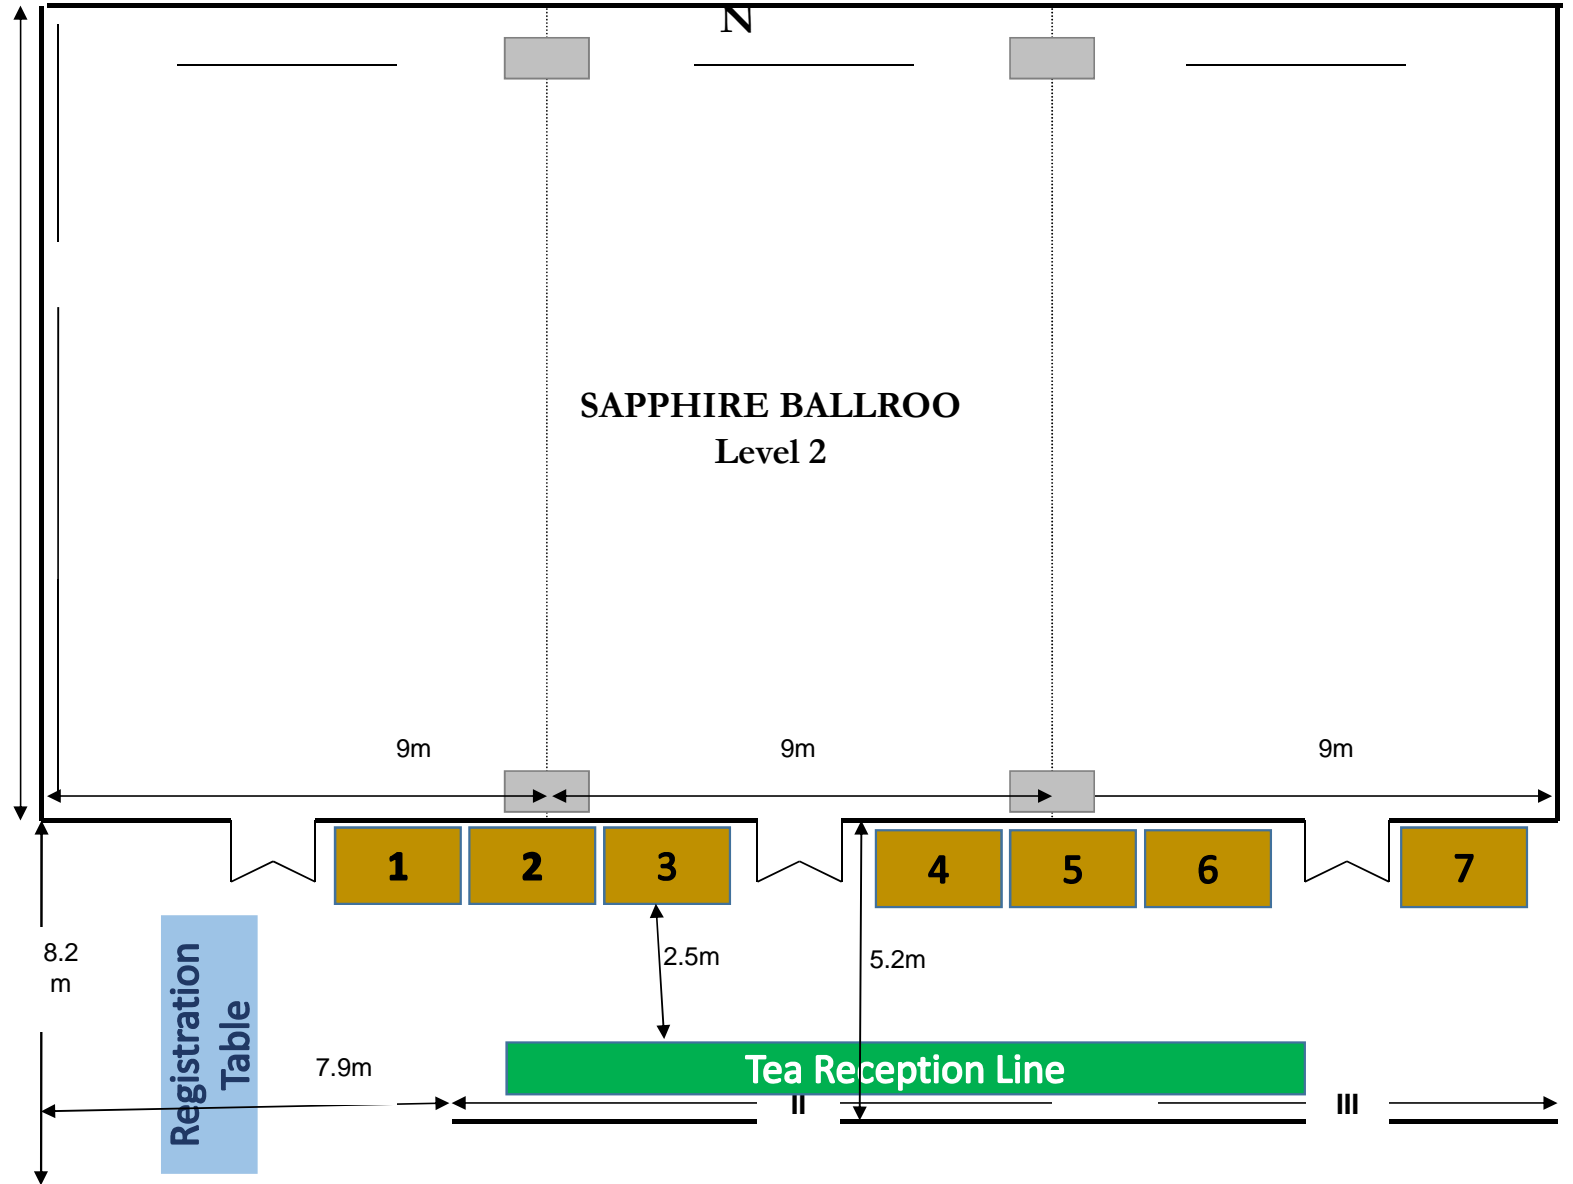

LOTTE LEGEND HOTEL SAIGO EXHIBITION BOOTH LAYOUT

Exhibition Booth
(1.5m (b) x 2m (L)).

Tea Reception Line

Registration Table