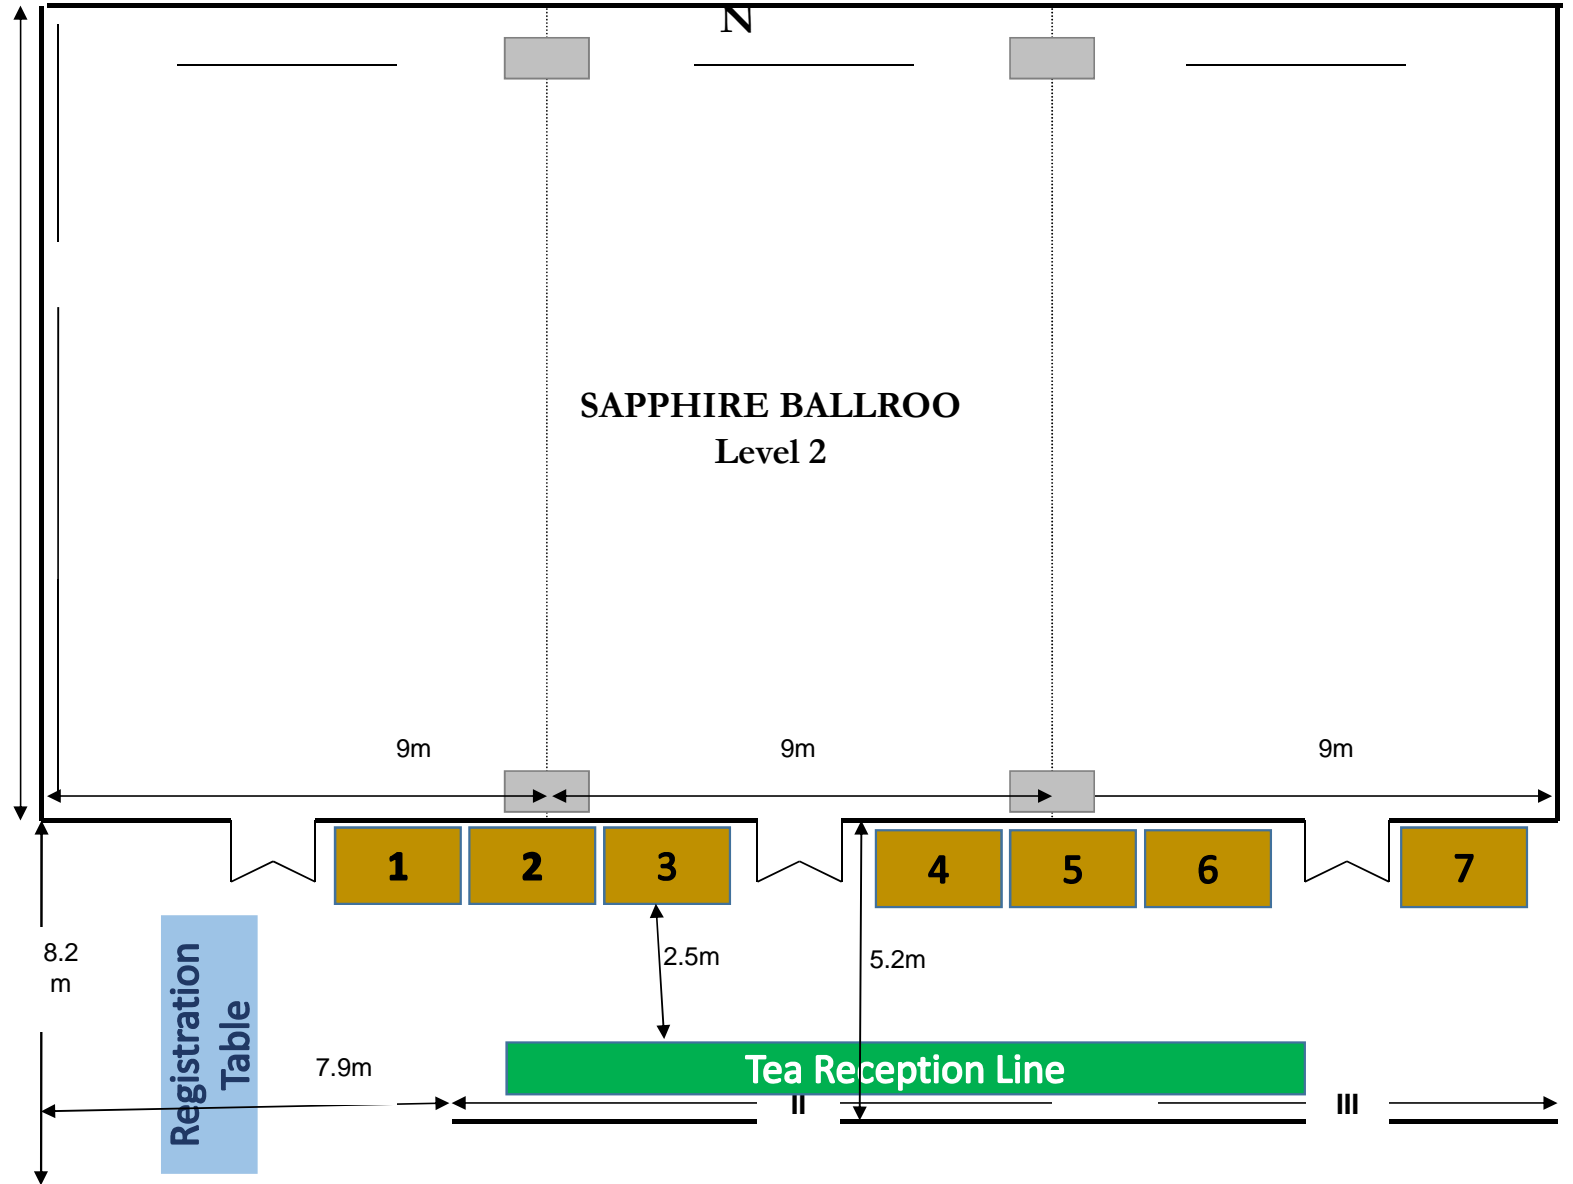

LOTTE LEGEND HOTEL SAIGO EXHIBITION BOOTH LAYOUT

 **Exhibition Booth**
(1.5m (b) x 2m (L)).

 **Tea Reception Line**

 **Registration Table**